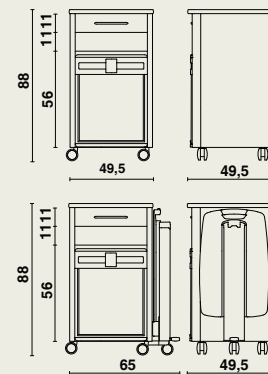

## Version with refrigerator (refrigerator, open compartment, drawer)

- 2 side panels with a front lath, back, bottom, and a tabletop.
- Made of melaminated chipboard (thickness 18 mm).
- The panels are connected to each other by means of wooden dowels and eccentric cams.
- Storage cabinet with refrigerator.
- Noiseless absorption refrigerator "Dometic Minicool - Silencio DS 400 BI".
- Capacity: 37 litres.
- Door with HPL finishing.
- Interior lighting with LED.
- Spiral cable.
- The removable drawer is made of metal sides, between which a wooden bottom and back have been attached.
- The drawer is installed in the cupboard frame by means of high-quality steel rails with an end stop.
- Metal design handle.
- The metal parts are protected by an epoxy-coating.
- The tabletop has rounded corners and edges and is made of melaminated chipboard of 18 mm.
- 4 design twin castors Ø 65 mm.

## Optional dinner tray Livia

- Folding.
- Easy to incline in both directions.
- The dinner tray has an upright edge.
- The folding part is fixed on a strong aluminium guiding profile that has been finished with an anodisation layer.
- The dinner tray is height-adjustable (between 80 and 110 cm) by means of a gas spring.
- Dimensions of the dinner tray: 63 x 40,5 cm.
- The gas spring is activated by means of a foot pedal.
- The dinner tray is made of fire-retardant ABS.
- The bedside table stands on 5 design castors Ø 65 mm.

## Dimension

**06261** | 49,5 x 49,5 x height 88 cm  
width dinner tray Livia | 65 x 49,5 x height 88 cm