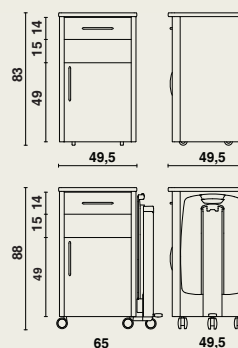

Atlas Hospital

07169 The Atlas Hospital is a compact bedside table that offers numerous storage possibilities thank to its optimal design.

One-sided version (storage cabinet, open compartment, drawer)

- 2 side panels with a front lath, back, bottom, and a tabletop.
- The frame, door, and drawer fronts are made of light grey melaminated chipboard (thickness 18 mm).
- The panels are connected to each other by means of wooden dowels and eccentric cams.
- The front posts have a melamine layer with an aluminium look.
- Storage cabinet with a removable shelf.
- High-quality self-closing hinges, opening up to 135°.
- Metal design handle.
- The removable drawer is made of metal sides, between which a wooden bottom and back have been attached. The drawer is finished with a wooden drawer front.
- The drawer is installed in the cupboard frame by means of high-quality steel rails with an end stop.
- The metal parts are protected by a light grey epoxy-coating.
- The tabletop has rounded corners and edges and is made of a melaminated chipboard of 18 mm.
- 4 hidden castors Ø 50 mm.

Optional dinner tray Livia

- Folding.
- Easy to incline in both directions.
- The dinner tray has an upright edge.
- The folding part is fixed on a strong aluminium guiding profile that has been finished with an anodisation layer.
- The dinner tray is height-adjustable (between 80 and 110 cm) by means of a gas spring.
- Dimensions of the dinner tray: 63 x 40,5 cm.
- The gas spring is activated by means of a foot pedal.
- The dinner tray is made of fire-retardant ABS.
- The bedside table stands on 5 design castors Ø 65 mm.

Dimension

07169 | 49,5 x 49,5 x height 83 cm
with dinner tray Livia | 65 x 49,5 x height 88 cm

Materials and finishing

- Wood: chipboard (melaminated, light grey).
- Metal: epoxy-coating (clear gray).
- High-quality self-closing hinges.
- Withstands the common cleaning products.