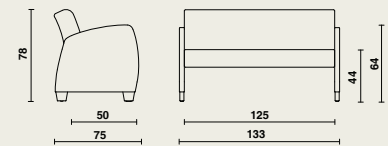

## Support

- The rounded sides consist of 2 OSB boards, and are firmly connected to the seat structure by means of solid beech beams.
- The sides are upholstered with fire-retardant foam.
- The upholstery is finished with imitation leather and decorative stitching.
- Comfortable rounded armrests of  $\pm 5$  cm.
- All edges and corners have been rounded.
- No visible fastening elements.
- Solid beech legs, equipped with synthetic glides.

## Seat structure

- Backrest and seat offer extra comfort, thanks to the comfort foam (backrest= 9 cm and seat= 11 cm).
- The rounded seat in front stimulates a fluent blood circulation.
- Comfortable seat height of 44 cm.
- Upholstered with fire-retardant foam and is finished with imitation leather.

## Dimension

**10038** | Domus Club-2 Flex:

- W 133 x D 75 x H 78 cm
- Seat height: 44 cm
- Seat dept: 50 cm
- Seat width: 125 cm
- Arm height: 64 cm