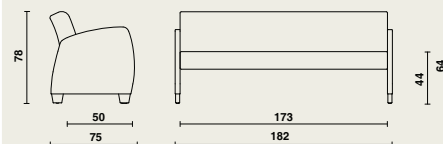

Support

- The rounded sides consist of 2 OSB boards, and are firmly connected to the seat structure by means of solid beech beams.
- The sides are upholstered with fire-retardant foam.
- The upholstery is finished with imitation leather and decorative stitching.
- Comfortable rounded armrests of ± 5 cm.
- All edges and corners have been rounded.
- No visible fastening elements.
- Solid beech legs, equipped with synthetic glides.

Seat structure

- Backrest and seat offer extra comfort, thanks to the comfort foam (backrest= 9 cm and seat= 11 cm).
- The rounded seat in front stimulates a fluent blood circulation.
- Comfortable seat height of 44 cm.
- Upholstered with fire-retardant foam and is finished with imitation leather.

Dimension

10039 | Domus Club-3 Flex:

- W 182 x D 71 x H 78 cm
- Seat height: 44 cm
- Seat dept: 50 cm
- Seat width: 173 cm
- Arm height: 64 cm

Materials and finishing

- Wood: beech (solid, laminated), OSB, MDF.
- Foam: CMHR- and CM-foam (fire-retardant).
- Upholstery: see collection.
- Resistant to the common cleaning products.