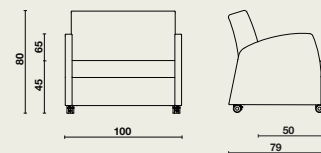

Domus sofa bed medium

12695 The Domus sofa bed is very compact and space-saving. The userfriendliness makes this seat even more attractive.

Frame

- Frame made of various materials (solid wood, chipboard).
- 4 square legs (30 x 30 mm).
- The frame is completely covered with fire-retardant foam and upholstered.
- Removable seat cushion.
- Fixed backrest cushion, you only need to remove the seat cushion when unfolding the bed mechanism.
- Comfortable seat height of 45 cm.

Mattress platform

- Metal bed mechanism attached to the seat frame.
- Mattress platform equipped with rounded wooden slats to reinforce the seating part.
- Fire-retardant mattress included.
- Removable fire-retardant mattress cover with polyurethane coating.
- Folding and unfolding the bed is quick and easy in 3 movements.
- The mattress platform height (mattress included) is 46 cm.
- When the bed is folded out, the seat becomes the headrest, whereas the mattress platform and foot end rest on two fold-out brackets.

Dimensions

Domus sofa bed medium:

- W 100 x D 79 x H 45/65/80 cm.
- Total length when folded out: 234 cm.
- Seat depth: 50 cm.
- Mattress dimensions: 198 x 80 cm, thickness: 8 cm.
- Safe working load: 135 kg.

For further information about used **materials**, **constructions** and **maintenance**: consult our material files.

Options

- Design castors Ø 65 mm with brake.

Colours

We would like to refer to our extensive colour gamut.
Sample card + samples available on request.