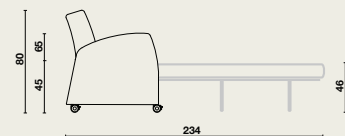

Materials and finishing

- Wood: solid beech, plywood, chipboard and MDF.
- Fire-retardant foam.
- Upholstery: see collection.
- Mattress: Cold foam CMHR (35 kg/m³).
- Mattress cover: Polyurethane coating.
- The mattress and the mattress cover are certified in accordance with fire standard CRIB 5.
- Resistant to the common cleaning products and disinfectants.

For further information about used **materials**, **constructions** and **maintenance**: consult our material files.

Options

- Design castors Ø 65 mm with brake.

Colours

We would like to refer to our extensive colour gamut.
Sample card + samples available on request.