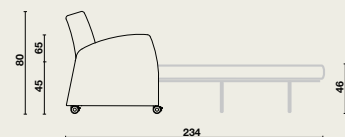

Folded out version

Materials and finishing

- Wood: solid beech, plywood, chipboard and MDF.
- Fire-retardant foam.
- Upholstery: see collection.
- Mattress: Cold foam CMHR (35 kg/m³).
- Mattress cover: Polyurethane coating.
- The mattress and the mattress cover are certified in accordance with fire standard CRIB 5.
- Resistant to the common cleaning products and disinfectants.

For further information about used **materials**, **constructions** and **maintenance**: consult our material files.

Options

- Design castors Ø 65 mm with brake.

Colours

We would like to refer to our extensive colour gamut.
Sample card + samples available on request.