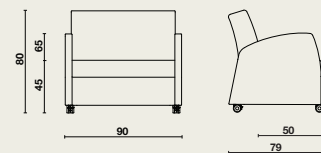

Domus sofa bed small

12695 The Domus sofa bed is very compact and space-saving. The userfriendliness makes this seat even more attractive.

Frame

- Frame made of various materials (solid wood, chipboard).
- 4 square legs (30 x 30 mm).
- The frame is completely covered with fire-retardant foam and upholstered.
- Removable seat cushion.
- Fixed backrest cushion, you only need to remove the seat cushion when unfolding the bed mechanism.
- Comfortable seat height of 45 cm.

Mattress platform

- Metal bed mechanism attached to the seat frame.
- Mattress platform equipped with rounded wooden slats to reinforce the seating part.
- Fire-retardant mattress included.
- Removable fire-retardant mattress cover with polyurethane coating.
- Folding and unfolding the bed is quick and easy in 3 movements.
- The mattress platform height (mattress included) is 46 cm.
- When the bed is folded out, the seat becomes the headrest, whereas the mattress platform and foot end rest on two fold-out brackets.

Dimensions

Domus sofa bed small:

- W 90 x D 79 x H 45/65/80 cm.
- Total length when folded out: 234 cm.
- Seat depth: 50 cm.
- Mattress dimensions: 198 x 70 cm, thickness: 8 cm.
- Safe working load: 135 kg.

For further information about used **materials**, **constructions** and **maintenance**: consult our material files.

Options

- Design castors Ø 65 mm with brake.

Colours

We would like to refer to our extensive colour gamut.
Sample card + samples available on request.